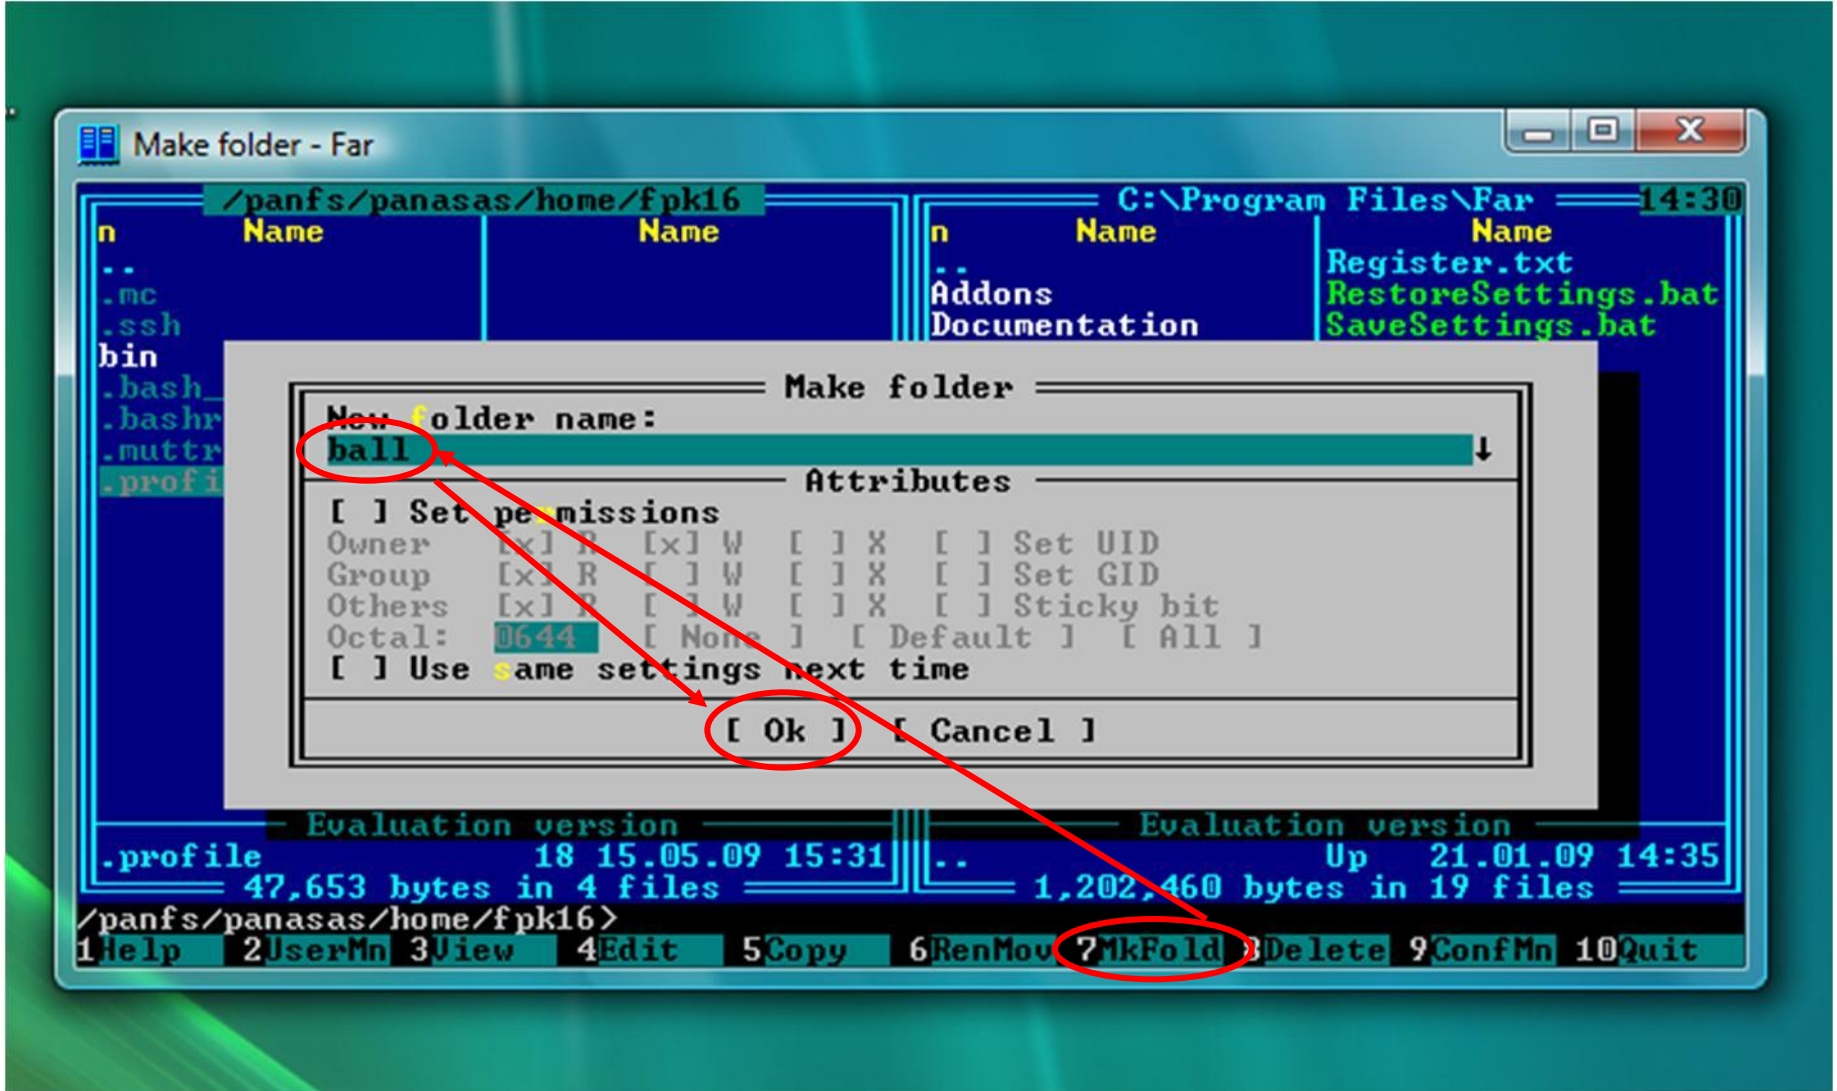

Создание папки ball